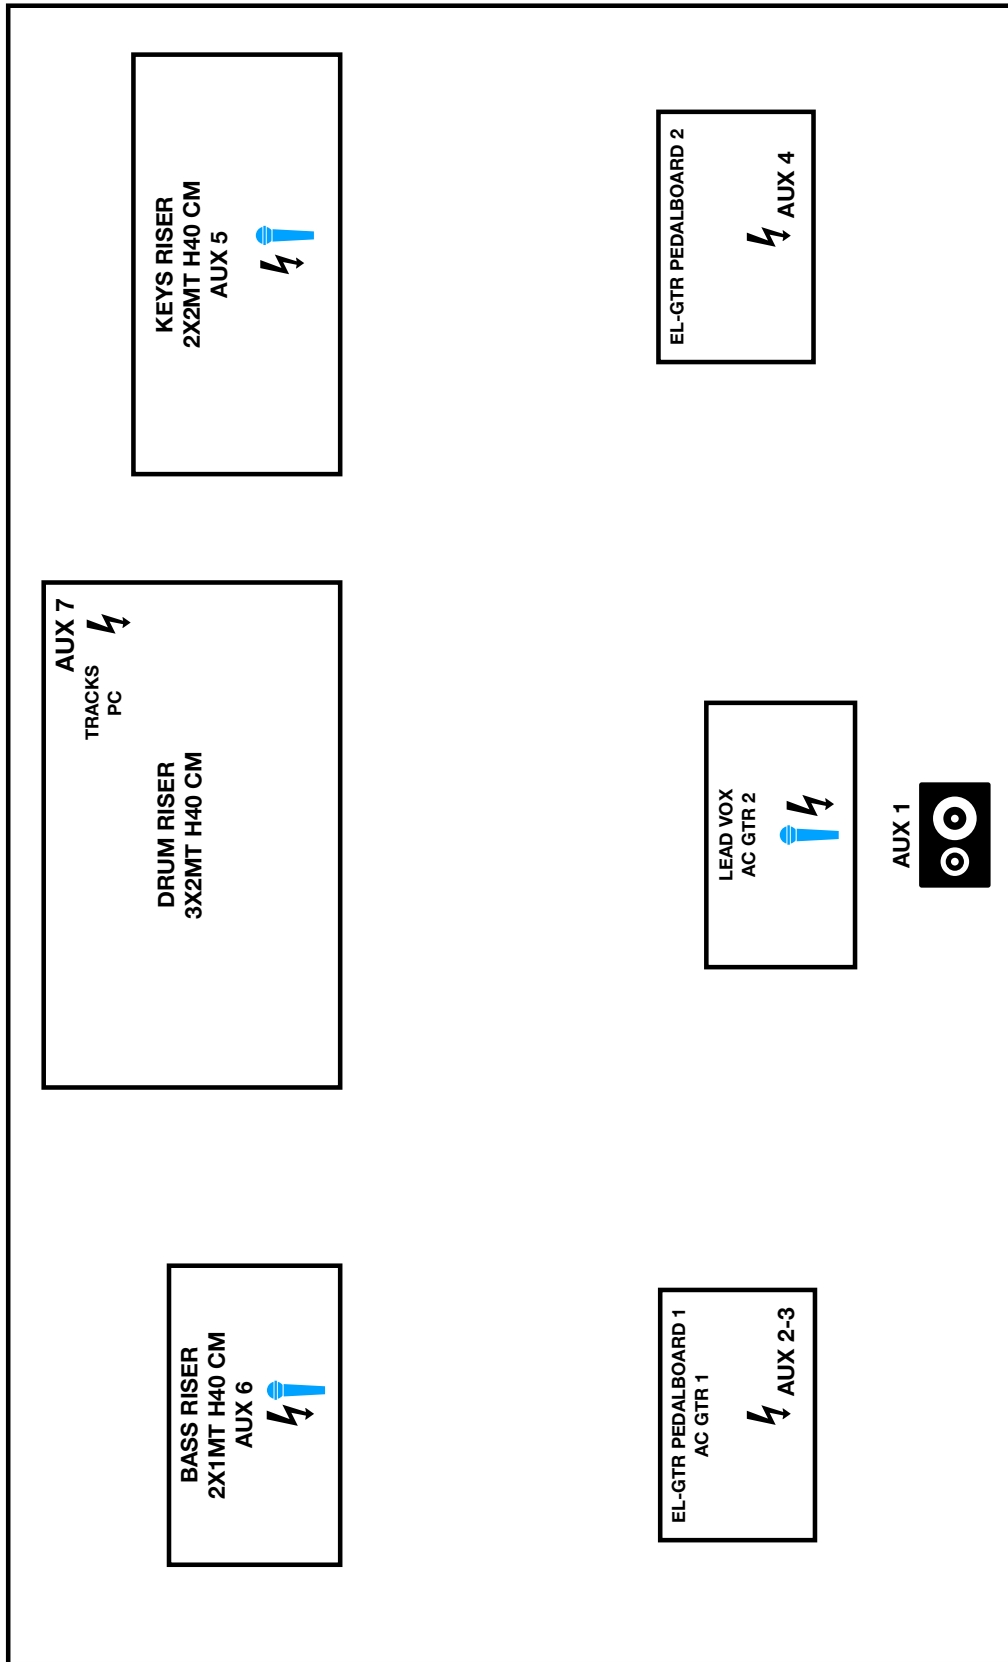

STAGE PLAN

| INPUT CHANNEL LIST | | |
|--------------------|-------------|---------------------------------|
| CH | INSTRUMENT | MIC/DI |
| 1 | BD | Shure Beta91 or similar |
| 2 | SD | Shure SM57; Senn e604; Audix i5 |
| 3 | HH | Condenser |
| 4 | T1 | Senn e604; Audix D4 |
| 5 | T2 | Senn e604; Audix D4 |
| 6 | T3 | Senn e604; Audix D4 |
| 7 | OH L | Condenser |
| 8 | OH R | Condenser |
| 9 | Bass | DI |
| 10 | El gtr 1 L | XLR |
| 11 | El gtr 1 R | XLR |
| 12 | El gtr 2 L | XLR |
| 13 | El gtr 2 R | XLR |
| 14 | Ac gtr 1 | DI |
| 15 | Ac gtr 2 | DI |
| 16 | Keys L | XLR |
| 17 | Keys R | XLR |
| 18 | Tracks | DI |
| 19 | Bk vox bass | SM58 |
| 20 | Bk vox keys | XLR |
| 21 | Lead vox | SM58 |

| OUTPUT CHANNEL LIST | | |
|---------------------|------------|----------------|
| AUX | INSTRUMENT | MONITOR |
| MONO AUX 1 | Lead vox | Monitor 12/15" |
| STEREO AUX 2-3 | Gtr 1 | IEM personale |
| MONO AUX 4 | Gtr 2 | IEM personale |
| MONO AUX 5 | Keys | IEM personale |
| MONO AUX 6 | Bass | IEM personale |
| MONO AUX 7 | Drum | IEM personale |