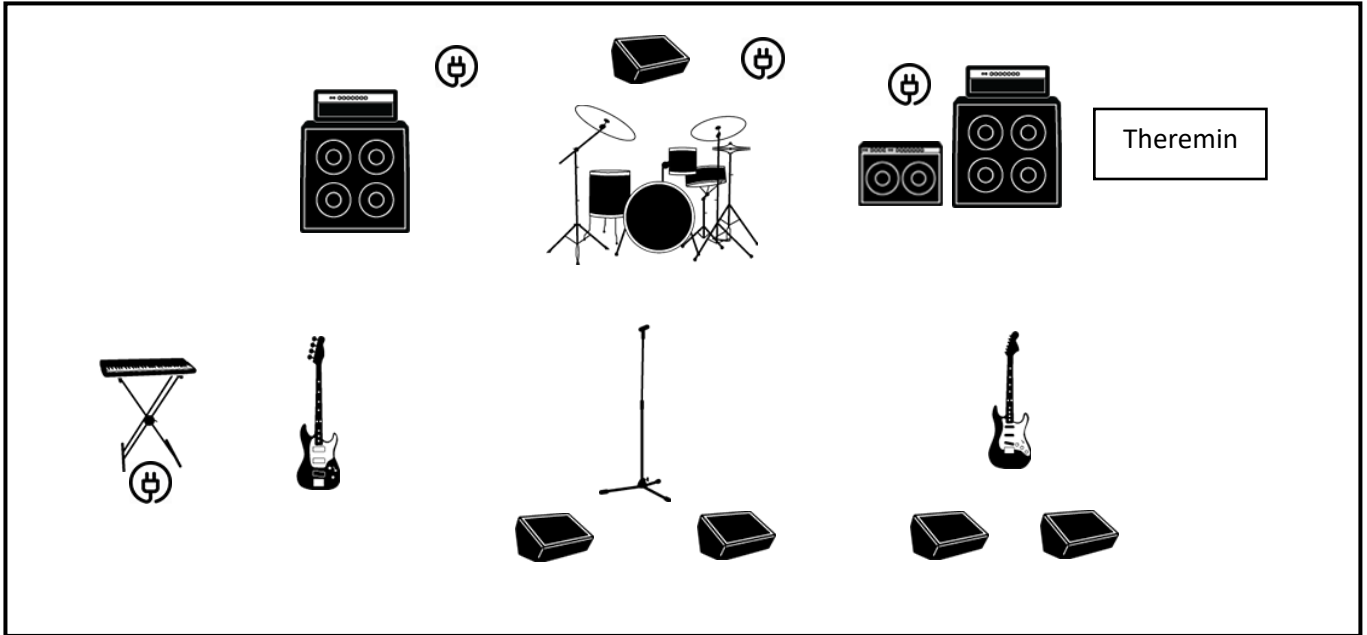

LED ZEPPELIN EXPERIENCE

STAGE

INPUT LIST

OUTPUT LIST

1	KICK DRUM	9	OVER HEAD R	1	VOX LEADER 2 M. 500/600 w Equalizer
2	SNARE Top	10	BASS LINE or Mic.	2	GUITAR 2 M. 500/600 w Equalizer
3	SNARE Bottom	11	GUITAR	3	BASS Personal IN-EAR Monitor
4	HI HAT	12	THEREMIN D.I. Box	4	DRUM Personal IN-EAR Monitor
5	TOM 1	13	KEY L D.I. Box	5	DRUM FILL 1.200 w Equalizer
6	FLOOR TOM 1	14	Key R D.I. Box		
7	FLOOR TOM 2	15	VOX		
8	OVER HEAD L	16			

NOTES

Camerino adiacente al palco (Back Stage), se così non fosse, piccola zona da adibire a camerino in prossimità del palco, Bevande fresche (Acqua Birra Ecc.)

Pedana Drum (3X2)